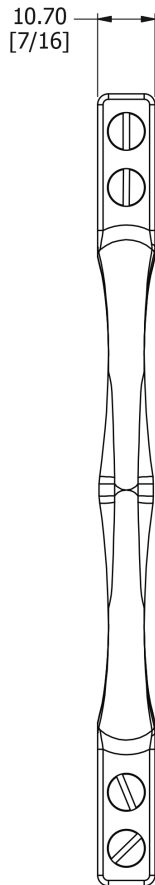

SAMUEL HEATH

Product Number: P844-B

Description: Pull / sash handle, 5 13/16"

Technical information

Height: 5 13/16"

Projection: 1 7/16"

Finishes Available

Chrome Plate

Polished Nickel

Non Lacquered
Brass

Polished Brass

Satin Nickel

Satin Chrome

Bronze Finish

Antique Brass
Unlacquered

Specification Drawing