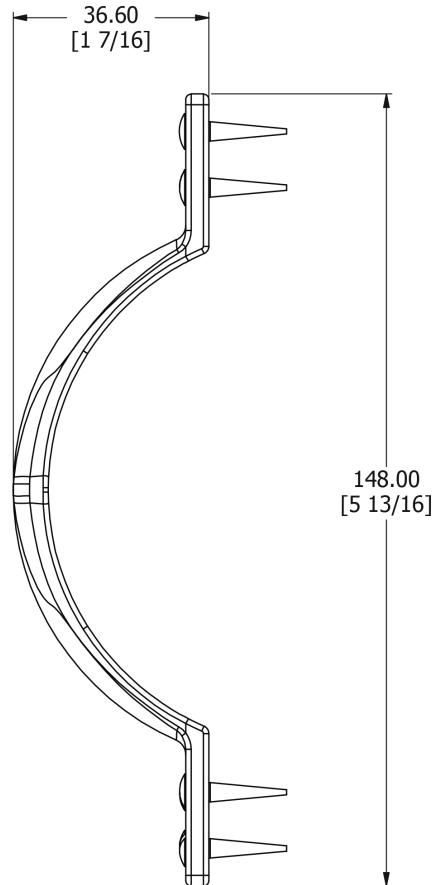

SAMUEL HEATH

Product Number: P844-B

Description: Pull / sash handle, 5 13/16"

Technical information

Height: 5 13/16"

Projection: 1 7/16"

Finishes Available

Specification Drawing

UK Customer Service

Leopold Street
Birmingham
B12 0UJ
Tel: +44 121 766 4200
Email: info@samuel-heath.com

US Customer Service

Federal I.D. No. 58-1504682
Email: usa@samuel-heath.com

Specification Enquiries

Design Centre Chelsea Harbour
1st Floor, North Dome, London
SW10 0XE
Tel: 020 7352 0249
Email: showroom@samuel-heath.com